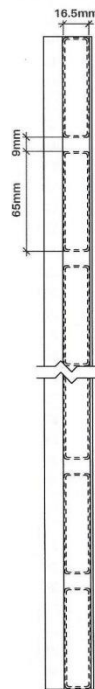

**Professional finish
Slat fencing with quality
Interpon 10 year
Powder coat warranty**

Complete with screws, caps, snap-on screw covers & spacer blocks for 9mm, 15mm and 20mm gaps.

Range of popular colours Plus Western Red Cedar and Kwila timber effect.

Delivered to you in stock lengths for you to cut to size and fit to your openings.

Note: The 9mm and 20mm spacing chart as shown is a guide only.

As the side frames are an open U Channel you can custom create any panel height with your own chosen gaps.

For Pool Fencing Compliance 10mm maximum gap

9mm spacing example

Height	# Blades
290mm	4
364mm	5
438mm	6
512mm	7
586mm	8
660mm	9
734mm	10
808mm	11
882mm	12
956mm	13
1030mm	14
1104mm	15
1178mm	16
1252mm	17
1326mm	18
1400mm	19
1474mm	20
1548mm	21
1622mm	22
1696mm	23
1770mm	24
1844mm	25
1918mm	26
1992mm	27
2066mm	28
2140mm	29
2214mm	30
2288mm	31
2362mm	32
2436mm	33
2510mm	34
2584mm	35
2658mm	36
2732mm	37
2806mm	38
2880mm	39
2954mm	40
3028mm	41
3102mm	42

*All listed heights include 3mm thick top cap

20mm spacing example

Height	# Blades
323mm	4
408mm	5
493mm	6
578mm	7
663mm	8
748mm	9
833mm	10
918mm	11
1003mm	12
1088mm	13
1173mm	14
1258mm	15
1343mm	16
1428mm	17
1513mm	18
1598mm	19
1683mm	20
1768mm	21
1853mm	22
1938mm	23
2023mm	24
2108mm	25
2193mm	26
2278mm	27
2363mm	28
2448mm	29
2533mm	30
2618mm	31
2703mm	32
2788mm	33
2873mm	34
2958mm	35
3043mm	36
3128mm	37
3213mm	38
3298mm	39
3383mm	40
3468mm	41
3553mm	42